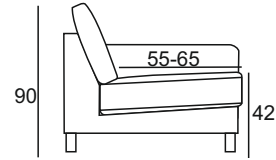


Trinidad

Trinidad
3,5PL-TR
Fabric: Randy 27

Trinidad

PRODUCT INFORMATION

MEASUREMENTS:

	3,5PL	TR
WIDTH	192	152
HEIGHT	90	90
DEPTH	110	132

Dimensions may be differences +/- 4%, depending on the choice and configuration upholstery. Tolerance for dimensions of final product rises, due to the characteristic of model and fabric that has been chosen by client.

DECO CUSHIONS PER ELEMENT:

Sofas: 2 x 45x45

PL/PR,DL/R,TL/R,C: 1 x 50x50 1 x 45x45 1 x 40x40

Chair: 1 x 45x45

STANDARD:

Fixed upholstery

Wooden legs

SEAT: filled in with HR-3538 foam