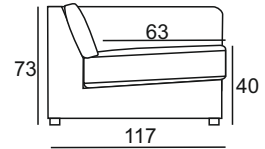

### MEASUREMENTS:

	1,5maxPLR	1,5maxAL	C	STOOL
WIDTH	153	120	117	120
HEIGH	73	73	73	40
DEPTH	117	117	117	120

Dimensions may be differences +/- 3%, depending on the choice and configuration upholstery. Tolerance for dimensions of final product rises, due to the characteristic of model and fabric that has been chosen by client.