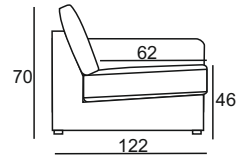


Body

Body DmaxL-1,5AL-DmaxR
Fabric: Marbella 01

Body

PRODUCT INFORMATION

MEASUREMENTS*:

	Dmax	1,5AL
WIDTH	150	100
HEIGH	70	70
DEPTH	175	122

Dimensions may be differences +/- 3%, depending on the choice and configuration upholstery. Tolerance for dimensions of final product rises, due to the characteristic of model and fabric that has been chosen by client.

STANDARD:

Fixed upholstery

Plastic legs

SEAT : seat cushions filled in with cold foam and a layer of crumb foam and siliconmixture

BACK : foam and a layer of crumb foam and siliconmixture

DECO CUSHIONS PER ELEMENT:

1,5 PL/R,AL. MAX: 70X70 + 50X50

1,5 PL/R,AL.: 70X70 + 50X50

1 PL/R,AL. MAX: 70X70 + 50X50

CORNER, DIWAN: 70X70 + 50X50

ELEMENTS: